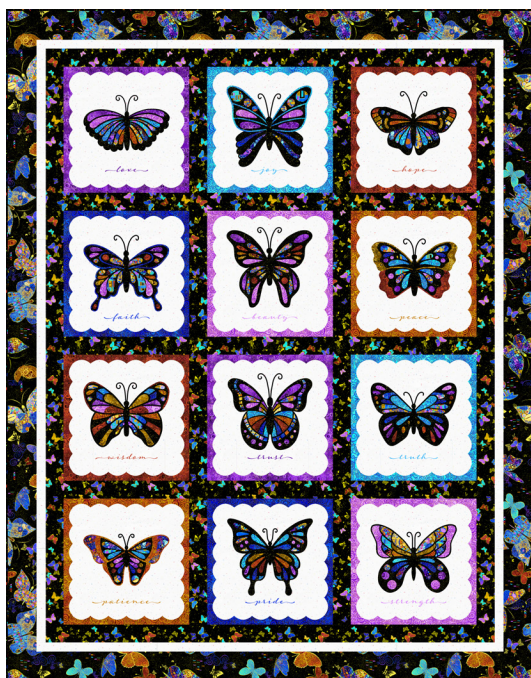

Butterfly Wishes Block-of-the-Month Program

Featuring the **Wings of Gold** collection by Timeless Treasures

73" x 93"

Each pattern includes:

- a 6-page color instruction booklet
- 12 full-size individual pattern drawings

Block-of-the-Month Program includes:

- kit cutting guide
- PDF file with monthly cover sheets

Fabric Requirements

			One Quilt		15-Yard Bolts		9-Meter Bolts	
ID	Fabric Style Number	Location	Quantity Yards	Quantity Meters	12 Kits	24 Kits	6 Kits	12 Kits
A	Flora-CM2610 Blue	Frame Blocks 2 & 9 Butterfly Appliqué	7/8	0.8	1*	2*	1*	1*
B	Flora-CM2610 Navy	Frame Blocks 4 & 11 Butterfly Appliqué	7/8	0.8	1*	2*	1*	1*
C	Flora-CM2610 Purple	Frame Blocks 5 & 12 Butterfly Appliqué	7/8	0.8	1*	2*	1*	1*
D	Flora-CM2610 Rust	Frame Blocks 6 & 10 Butterfly Appliqué	7/8	0.8	1*	2*	1*	1*
E	Flora-CM2611 Gold	Butterfly Appliqué	1/4	0.25	1	1	1	1
F	Flora-CM2611 Purple	Frame Blocks 1 & 8 Butterfly Appliqué	7/8	0.8	1*	2*	1*	1*
G	Flora-CM2611 Red	Frame Blocks 3 & 7 Butterfly Appliqué	7/8	0.8	1*	2*	1*	1*
H	Flora-CM2604 Blue	Butterfly Appliqué	1/4	0.25	1	1	1	1
I	Flora-CM2605 Multi	Butterfly Appliqué	1/4	0.25	1	1	1	1
J	Flora-CM2606 Blue	Butterfly Appliqué	1/4	0.25	1	1	1	1
K	Flora-CM2607 Purple	Butterfly Appliqué	1/4	0.25	1	1	1	1
L	Flora-CM2609 Black	Butterflies, binding	2-3/4	2.6	2*	4*	2*	3*
M	Flora-CM2603 Black	Sashing	1-3/8	1.3	2	3	1	2
N	Flora-CM2601 Black	Border	1-1/4	1.2	1	2	1	2
O	Ditsy-C8900 Sprinkles	Blocks, scallops, border	4-2/3	4.4	4*	8*	3*	6*
Backing		Pieced lengthwise	5-1/2	5.0	*includes cross-cutting width of fabric			